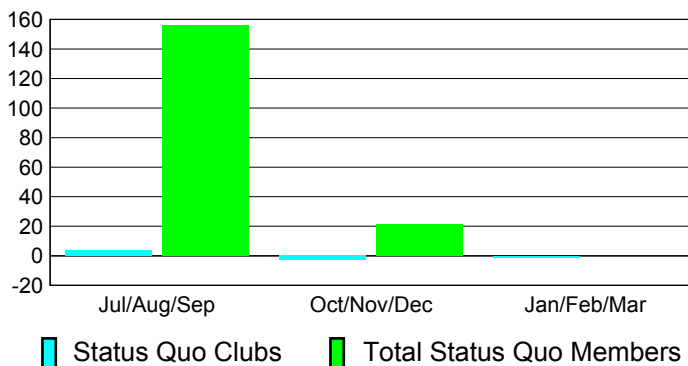

## CLUBS

**Club Results  
2010-2011**

**Clubs  
2009-2010**

Month	New Club Goal	Actual New Clubs	Actual Dropped Clubs	Gain/Loss of Clubs	Gain/Loss of Clubs
Jul/Aug/Sep	20	0	-3	-3	6
Oct/Nov/Dec	15	4	0	4	3
Jan/Feb/Mar	5	3	-1	2	7
<b>Totals</b>	<b>40</b>	<b>7</b>	<b>-4</b>	<b>3</b>	<b>16</b>

### Club Results 2010-2011

Goal, New, Dropped, Gain/Loss

### Comparison of Club Gain/Loss

Current Year Compared to the Previous Year

### YTD Status Quo Clubs 2010-2011

Status Quo Clubs Compared to Status Quo Members