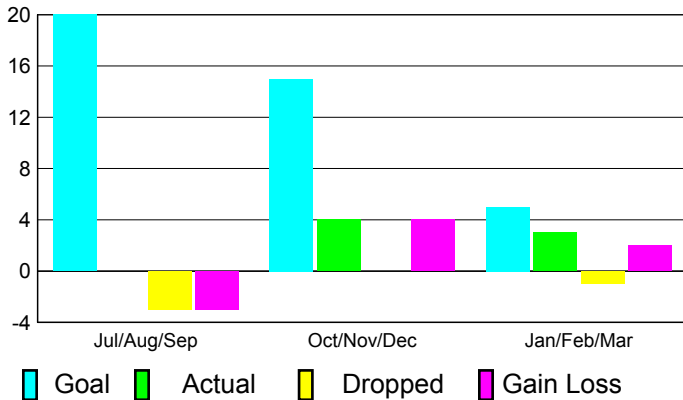

## CLUBS

**Club Results  
2010-2011**

**Clubs  
2009-2010**

Month	New Club Goal	Actual New Clubs	Actual Dropped Clubs	Gain/Loss of Clubs	Gain/Loss of Clubs
Jul/Aug/Sep	20	0	-3	-3	6
Oct/Nov/Dec	15	4	0	4	3
Jan/Feb/Mar	5	3	-1	2	7
<b>Totals</b>	<b>40</b>	<b>7</b>	<b>-4</b>	<b>3</b>	<b>16</b>

### Club Results 2010-2011

Goal, New, Dropped, Gain/Loss