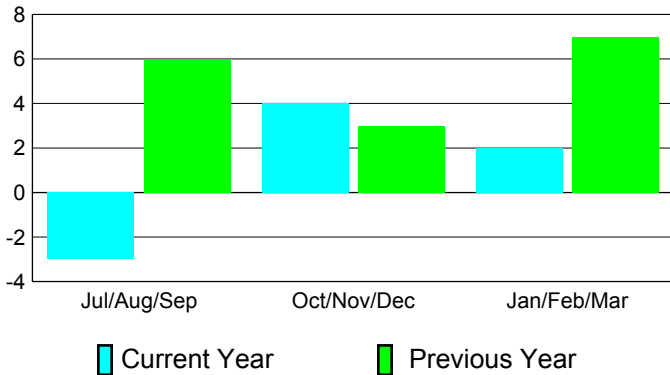

2010-2011 GMT Reports for District (or Undistricted) **District 381**

GMT: **PAUL CHOR HO FAN**

Location: **CHINA**

GMT CA: **5**

CLUBS

**Club Results
2010-2011**

**Clubs
2009-2010**

Month	New Club Goal	Actual New Clubs	Actual Dropped Clubs	Gain/Loss of Clubs	Gain/Loss of Clubs
Jul/Aug/Sep	20	0	-3	-3	6
Oct/Nov/Dec	15	4	0	4	3
Jan/Feb/Mar	5	3	-1	2	7
Totals	40	7	-4	3	16

Club Results 2010-2011

Goal, New, Dropped, Gain/Loss

Comparison of Club Gain/Loss

Current Year Compared to the Previous Year

YTD Status Quo Clubs 2010-2011

Status Quo Clubs Compared to Status Quo Members

MEMBERSHIP

**Membership Results
2010-2011**

**Membership
2009-2010**

Month	Net Memb Goal	Actual New Memb	Actual Dropped Memb	Gain/Loss of Memb	Gain/Loss of Memb
Jul/Aug/Sep	600	166	-105	61	193
Oct/Nov/Dec	500	227	-316	-89	130
Jan/Feb/Mar	300	284	-63	221	257
Totals	1400	677	-484	193	580

Membership Results 2010-2011

Goal, New, Dropped, Gain/Loss

Comparison of Membership Gain/Loss

Current Year Compared to the Previous Year

Gender Comparison 2010-2011

Jul/Aug/Sep

Oct/Nov/Dec

Jan/Feb/Mar

Male

Female