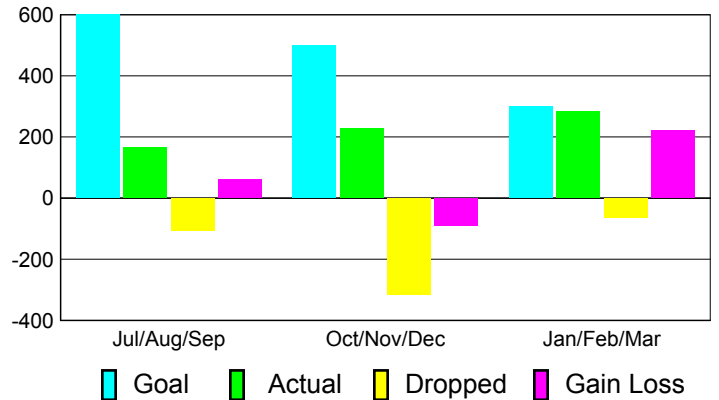

### YTD Status Quo Clubs 2010-2011

Status Quo Clubs Compared to Status Quo Members

## MEMBERSHIP

**Membership Results  
2010-2011**

**Membership  
2009-2010**

Month	Net Memb Goal	Actual New Memb	Actual Dropped Memb	Gain/Loss of Memb	Gain/Loss of Memb
Jul/Aug/Sep	600	166	-105	61	193
Oct/Nov/Dec	500	227	-316	-89	130
Jan/Feb/Mar	300	284	-63	221	257
<b>Totals</b>	<b>1400</b>	<b>677</b>	<b>-484</b>	<b>193</b>	<b>580</b>

### Membership Results 2010-2011

Goal, New, Dropped, Gain/Loss

### Comparison of Membership Gain/Loss

Current Year Compared to the Previous Year