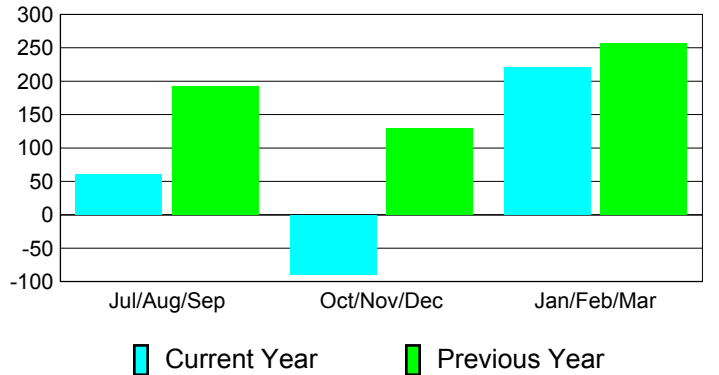

Gender Comparison 2010-2011

Jul/Aug/Sep

Oct/Nov/Dec

Jan/Feb/Mar

Male

Female